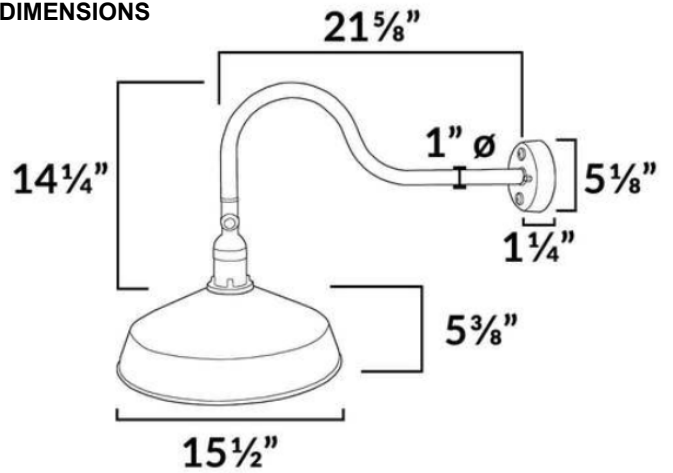

Outdoor Gooseneck Barn Light - AQDLXS-925

DESCRIPTION

Material: Aluminum
 Voltage: 12V / 120V AC
 Socket Type: E26 / Medium Base
 Power Rating: 120 watt max
 Mounting: Surface
 Bulb Type: PAR / BR / A
 Weight: 3.5 lbs
 Certifications: ETL 4001662

ACCESSORIES

6" & 12" arm extension, photocell, motion sensor

FINISHES

DIMENSIONS

ORDERING INFORMATION

AQDLXS-925

FINISH

BLK Black
WHT White
RED Red
ABRZ Bronze